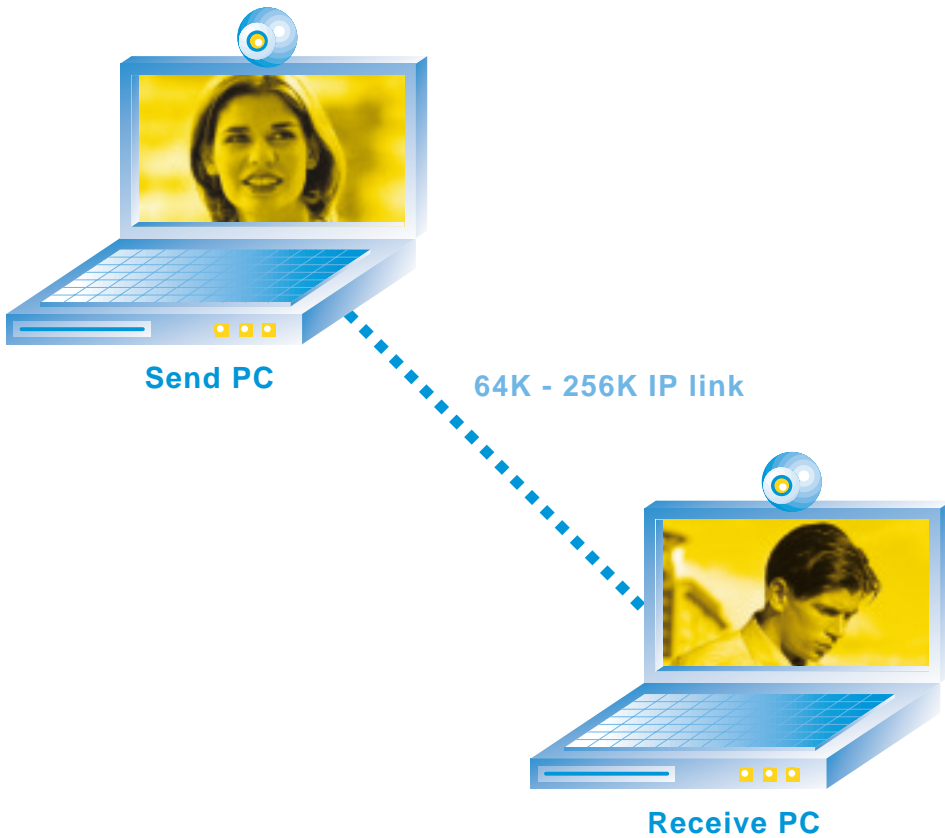

MPEG4 videoconferencing for Inmarsat

● ● ● ● ISDN
KLASCAMERA

The Connectivity People

What is KlasCamera ISDN?

KlasCamera ISDN is an IP based videoconferencing solution for Inmarsat PC users. It uses MPEG4 compression to deliver a new standard of quality in both motion and image clarity. Users will experience the difference both at 64Kbps and 128Kbps Inmarsat connections. KlasCamera ISDN has been designed to work with all other Klas connectivity products and is a rock solid solution for encrypted videoconferencing sessions over STE and KIV-7 connections, no matter what the speed. KlasCamera ISDN will install on a standard laptop PC and with any digital or analogue video camera.

KlasCamera Send Screenshot ↓

↓ KlasCamera Receive Screenshot

Secure 64K, 128K and 256Kbps Inmarsat videoconferencing

KlasCamera ISDN has been fully tested with both KlasHopper and the KlasTA for secure videoconferencing sessions. This offers customers a total end to end solution designed from spec for Inmarsat and Type 1 crypto. This guarantees reliability and video quality at 64K right up to 256K. KlasCamera ISDN is perfectly complementary to all other Klas software applications. Users can use KlasPeer2Peer for FTP, Browsing and email while engaged in a videoconferencing sessions with KlasCamera ISDN. This tested interoperability takes the guess work out of designing a fly-away-system that is both IP and PC based.