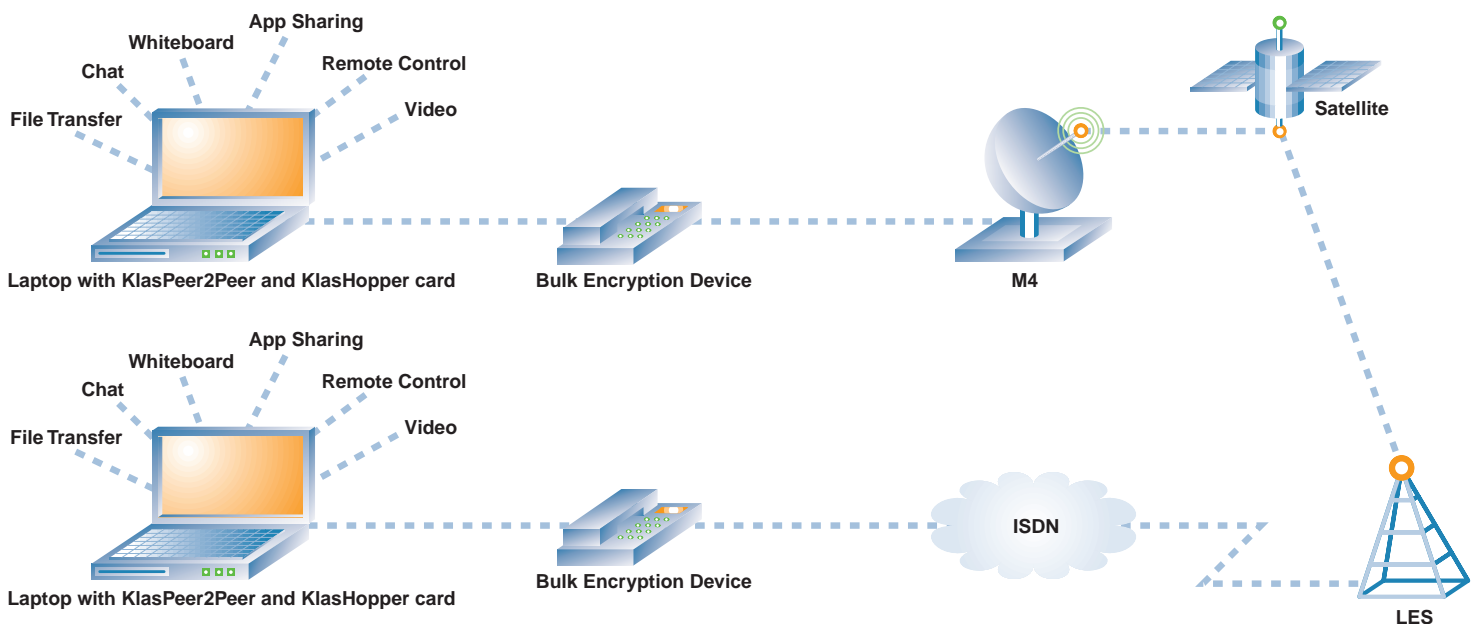

→ PC to PC encrypted file transfer and videoconferencing over satellite and ISDN

Klas PC Products

KlasPeer2Peer is the perfect accessory for Klas' PC card connectivity products. KlasHopper is a PC card that makes it easy to browse the Internet, transfer files, send and receive emails and perform real-time videoconferencing using a PC connected to a STE, KIV-7 or BRENT. KlasHopper easily installs in a laptop or desktop PC and supports all popular Windows operating systems including Windows 95/98, Windows Me, Windows NT 4.0, Windows 2000 and Windows XP. Please contact Klas for more details on this product.