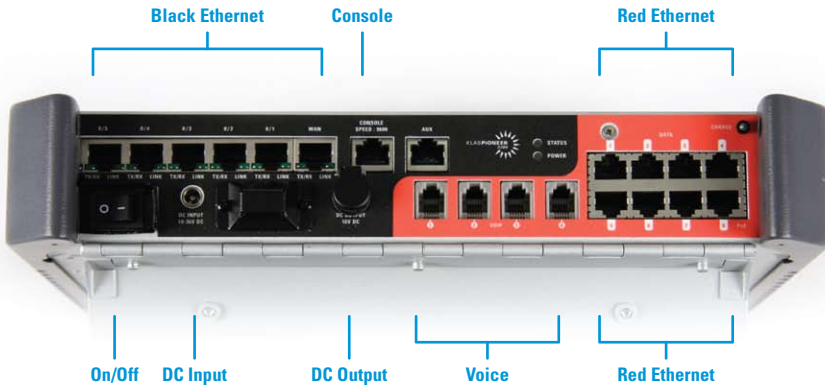

MOBILE SOLUTIONS

TS/SCI and below

KLASPIIONEER 2200

SECNET 54 READY

The KLASPiONEER 2200 is the smallest and lightest, multi-user secure mobile communication system available today. Using the SecNet 54/KIV-54 as the primary Type 1 encryption device and the KLASRouter for RED side routing, the 2200 allows access to TS/SCI and below networks for up to eight data devices. In addition, the 2200 utilizes a Juniper SSG5 on the BLACK side for FIPS 140-2 compliant TRANSEC and NIPRNET access for up to five data devices. The KLAS PiONEER 2200 combines all of these features in a rugged and discreet case. The innovative design of the 2200 gives it the utility required by the first-in communicator, discreet operative, or executive traveler. The KlasPiONEER 2200 can be provisioned to operate seamlessly over Inmarsat's BGAN network and other public networks such as cellular, hotel broadband and airport Wi-Fi. Flexible AC and DC power and charging features plus internal battery support makes the KLAS PiONEER 2200 suitable for either the briefcase or backpack.

KLASPiONEER 2200 Key Features

- Lightweight design: Fitting easily into a laptop bag and weighing just 7lbs, KLASPiONEER 2200 is the ideal portable secure networking solution
- Connect to any laptop: KLASPiONEER 2200 quickly integrates into existing configurations, utilising existing architecture while providing additional features and Type 1 encryption security
- All components are ruggedized, but the inconspicuous design of the housing allows the KLASPiONEER 2200 be used in tactical and non-tactical environments

Technical Specifications

Physical

Dimensions: 12.1" x 9.9" x 2.2"
 Weight: 7lbs
 On/Off switch
 Carrying handle with dust protector for front panel
 Wide-ranging DC input
 15V DC output
 Flush mounted red side LEDs
 Battery level indicator
 Access door to KIV-54
 All components are shock mounted