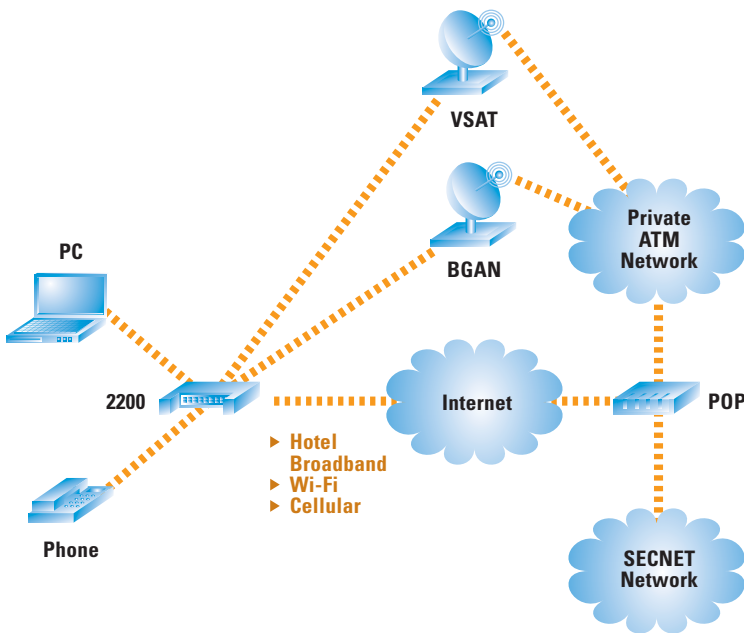

MOBILE SOLUTIONS

TS/SCI and below

KLASPIIONEER 2200

SECNET 54 READY

The KLASPiONEER 2200 is the smallest and lightest, multi-user secure mobile communication system available today. Using the SecNet 54/KIV-54 as the primary Type 1 encryption device and the KLASRouter for RED side routing, the 2200 allows access to TS/SCI and below networks for up to eight data devices. In addition, the 2200 utilizes a Juniper SSG5 on the BLACK side for FIPS 140-2 compliant TRANSEC and NIPRNET access for up to five data devices. The KLAS PiONEER 2200 combines all of these features in a rugged and discreet case. The innovative design of the 2200 gives it the utility required by the first-in communicator, discreet operative, or executive traveler. The KlasPiONEER 2200 can be provisioned to operate seamlessly over Inmarsat's BGAN network and other public networks such as cellular, hotel broadband and airport Wi-Fi. Flexible AC and DC power and charging features plus internal battery support makes the KLAS PiONEER 2200 suitable for either the briefcase or backpack.

KLASPiONEER 2200 Key Features

- Lightweight design: Fitting easily into a laptop bag and weighing just 7lbs, KLASPiONEER 2200 is the ideal portable secure networking solution
- Connect to any laptop: KLASPiONEER 2200 quickly integrates into existing configurations, utilising existing architecture while providing additional features and Type 1 encryption security
- All components are ruggedized, but the inconspicuous design of the housing allows the KLASPiONEER 2200 be used in tactical and non-tactical environments