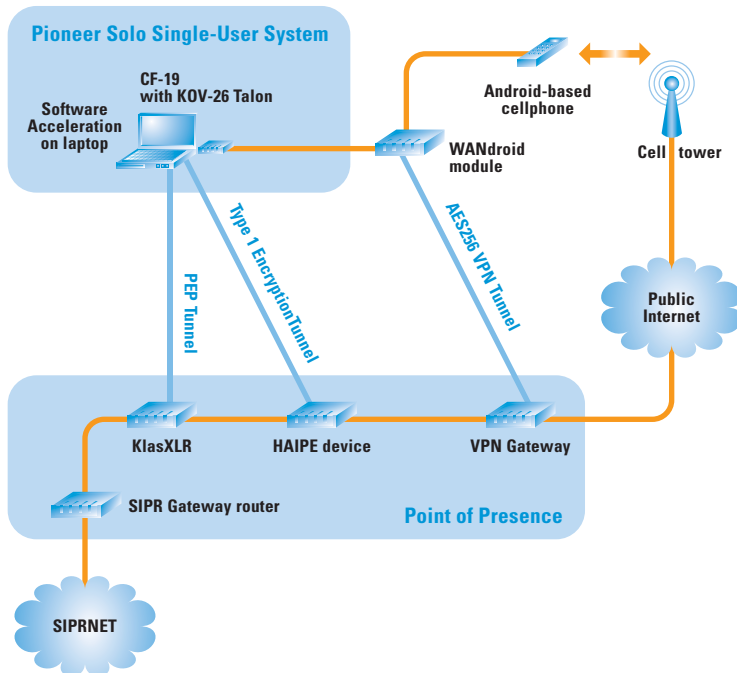

LEAST COST ROUTING

WANdroid and SOLO monitor available WiFi and cellular networks and will automatically switch to the lowest cost available network.

MOBILE SOLUTIONS TS/SCI AND BELOW

Coupling the performance enhancing attributes of the KLAS Router with the cutting edge WANdroid hardware platform, KLAS Telecom introduces the PIONEER SOLO. This hardware/software based solution provides the single user with a highly efficient system for connecting remotely to TS/SCI networks with little more than a laptop, encryption device and cell phone. Key to the SOLO is the KLAS Router software client that provides all of the routing and acceleration features found in our well established AN/PSC-15 (GRRIP), making SOLO completely interoperable with existing Points of Presence (PoPs).

INTEGRATED SOLUTION

KLAS provides a fully integrated and tested solution, addressing all of your operational requirements. KLAS engineers will configure and test the WANdroid in both cellular and WiFi environments. This includes SIM card provisioning and management. KLAS will also load, configure and test a custom XP image on customer provided laptop.

GLOBAL COVERAGE

Android based cell phones use the global GSM standard for cellular access. This ensures operational coverage in the US, Europe, Middle East and Asia.

BASE PACKAGE WITH OPTIONAL COMPONENTS

The KLAS base offering for the PIONEER SOLO includes the WANdroid, KRT-client software and staging of the entire system including customer provided laptop. Various options are available to include laptop, phone, and BGAN terminal.