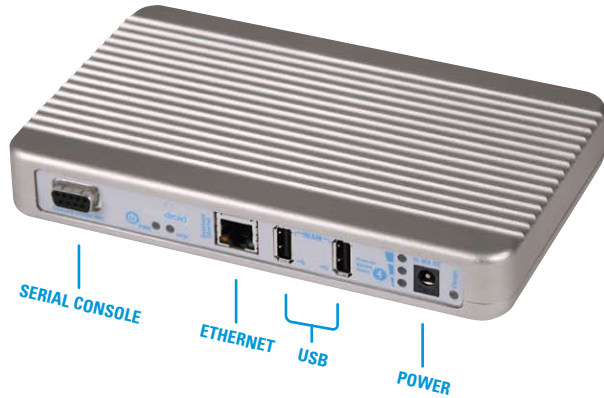

- PIONEER SOLO provides a single user with the same operational performance characteristics and enhancements as our multiuser systems.
- Tested and certified with Android based cellular phones.
- AES 256 IPSEC VPN for added TRANSEC protection
- Field proven TCP acceleration using the KLAS Router KTR software client

MEDIA CONVERSION

For Information Assurance and availability reasons secure base-band modules have historically used BGAN and VSAT networks for reach back capability. However, 3G cellular and public WiFi networks have become less expensive to use and more ubiquitous. WANdroid and SOLO utilize such networks, reducing costs without compromising security.

PORTAL REGISTRATION

Public WiFi networks in hotels require the user to register using a WEB browser. The Android based phones have a built in WEB browser and keyboard, thus allowing network access without the need for an additional computer.

LEAST COST ROUTING

WANdroid and SOLO monitor available WiFi and cellular networks and will automatically switch to the lowest cost available network.

MOBILE SOLUTIONS TS/SCI AND BELOW

Coupling the performance enhancing attributes of the KLAS Router with the cutting edge WANdroid hardware platform, KLAS Telecom introduces the PIONEER SOLO. This hardware/software based solution provides the single user with a highly efficient system for connecting remotely to TS/SCI networks with little more than a laptop, encryption device and cell phone. Key to the SOLO is the KLAS Router software client that provides all of the routing and acceleration features found in our well established AN/PSC-15 (GRRIP), making SOLO completely interoperable with existing Points of Presence (PoPs).