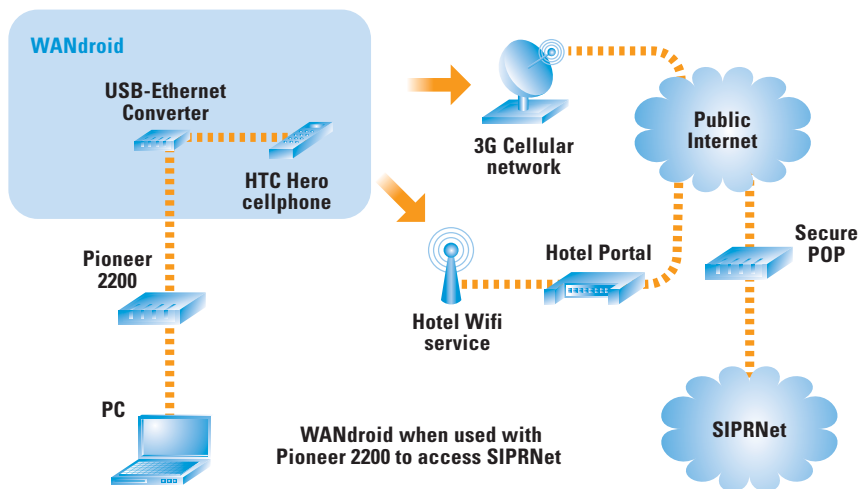

PORTAL REGISTRATION

Public Wifi networks in hotels require the user to register using a web browser. The HTC Hero built-in web browser and keyboard enables the user to do this without requiring an unclassified laptop.

LEAST COST ROUTING

WANdroid monitors available Wi-Fi and cellular networks and will automatically switch to the lowest cost network available.

WANdroid

from KLAS TELECOM

WANdroid - how does it work?

WANdroid - components

USB-Ethernet converter

Like many cell phones, the HTC Hero has a USB interface for connection to a PC. The KLAS WANdroid provides an Ethernet interface compatible with the HTC Hero which allows the WAN interface of a baseband module such as the KLAS PIONEER 2200 to be connected to the HTC Hero's USB interface. The HTC Hero then acts as a router providing access to high speed Wi-Fi and cellular networks.

INTEGRATED SOLUTION

KLAS provides a fully tested and integrated solution, addressing your baseband requirements as well as configuring and testing the WANdroid in Wi-Fi and cellular environments. This includes SIM card provisioning and management.